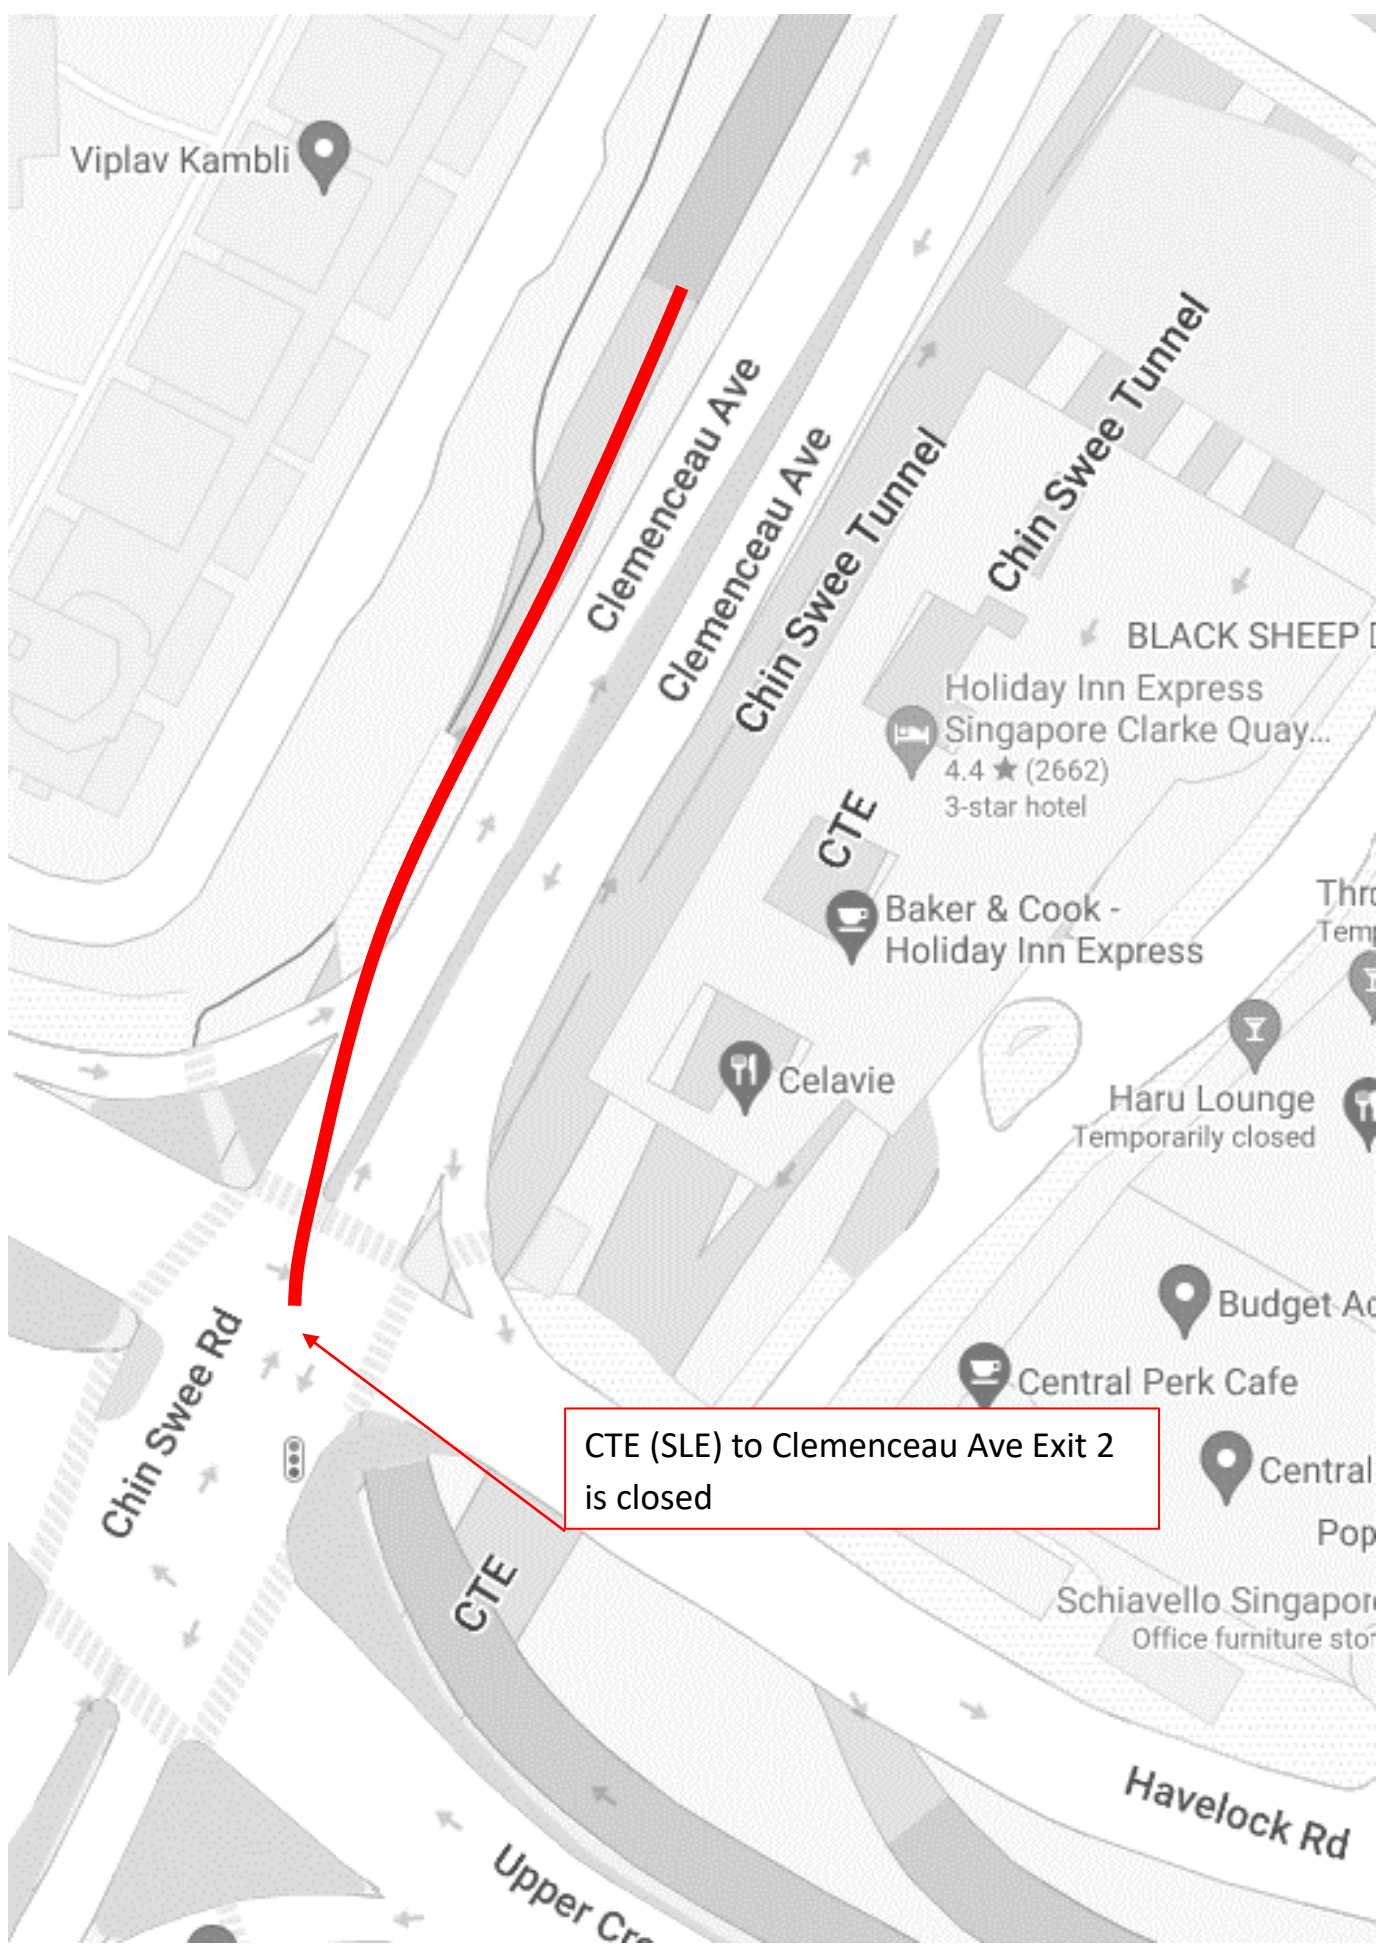

Merchant Rd to CTE (AYE) entrance is closed

1 September 2024 to 6 September 2024, 8 September 2024 to 13 September 2024, 15 September 2024 to 17 September 2024, 26 September 2024 to 27 September 2024 and 29 September 2024 to 30 September 2024
12.00am to 06.00am

CTE (SLE) to Clemenceau Ave Exit 2 is closed

1 September 2024 to 6 September 2024, 8 September 2024 to 13 September 2024, 15 September 2024 to 17 September 2024, 26 September 2024 to 27 September 2024 and 29 September 2024 to 30 September 2024
12.00am to 06.00am

CTE (SLE) to Merchant Rd (Exit 2)
is closed

1 September 2024 to 6 September 2024, 8 September 2024 to 10 September 2024, 12 September 2024 to 13 September 2024, 15 September 2024 to 17 September 2024, 26 September 2024 to 27 September 2024 and 29 September 2024
12.00am to 06.00am

1 September 2024 to 6 September 2024, 9 September 2024 to 13 September 2024, 16 September 2024 to 17 September 2024, 26 September 2024 to 27 September 2024 and 30 September 2024
12.00am to 06.00am

Cairnhill Circle to CTE (SLE) entrance is closed