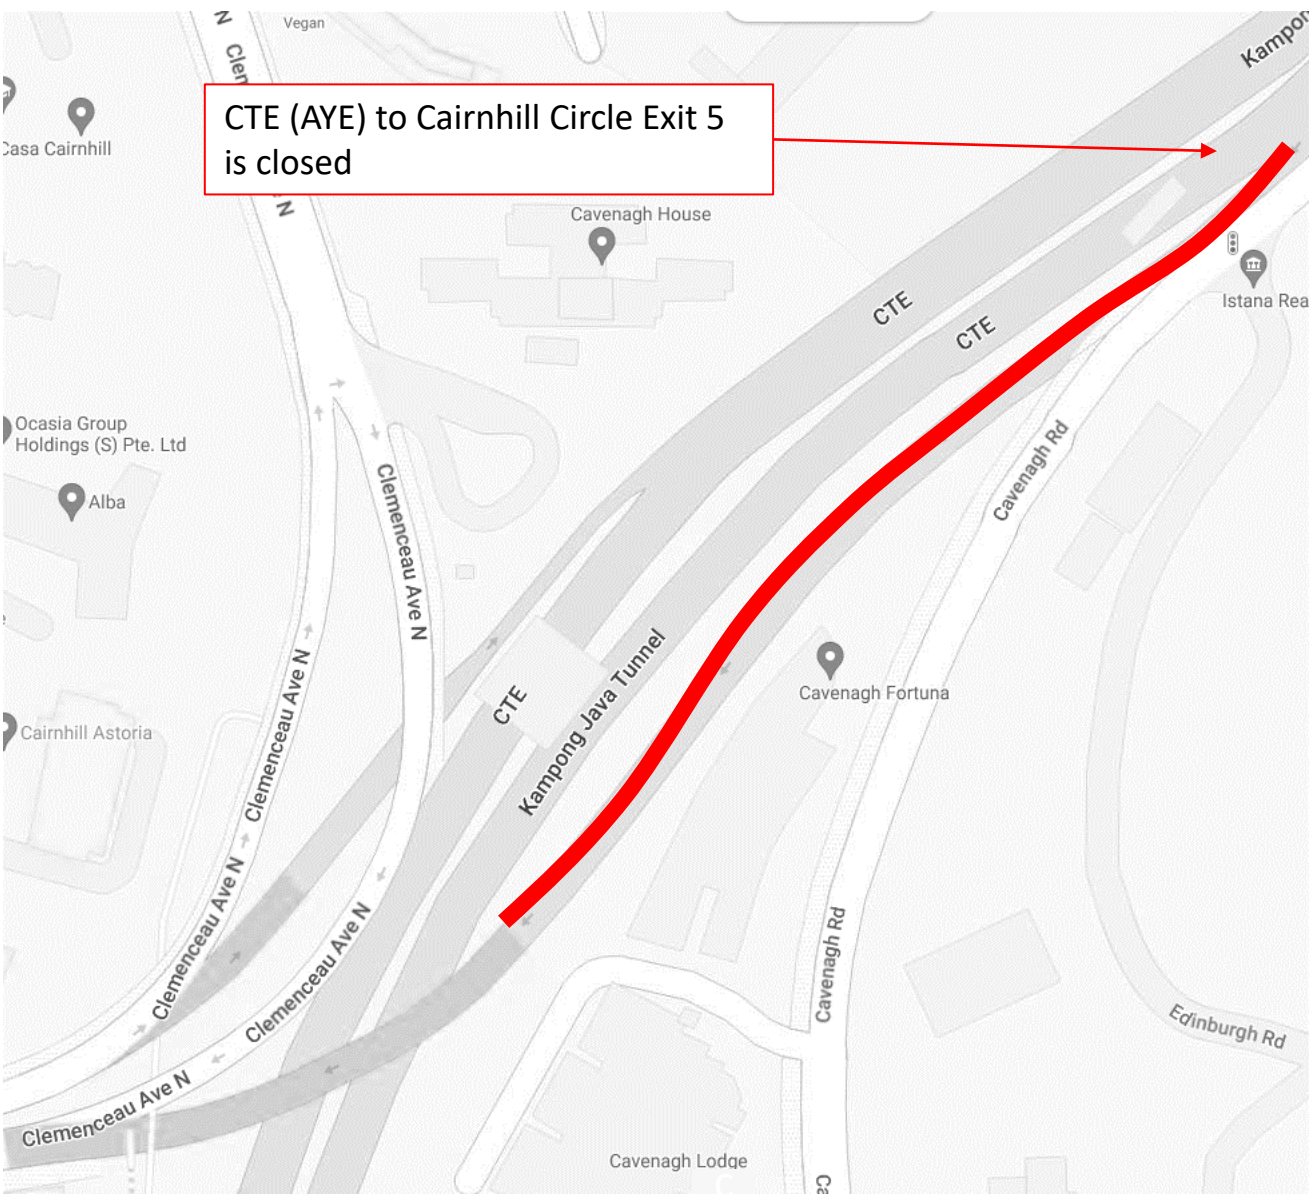

10 September 2024 to 12 September 2024 and 16 September 2024

12.00am to 06.00am