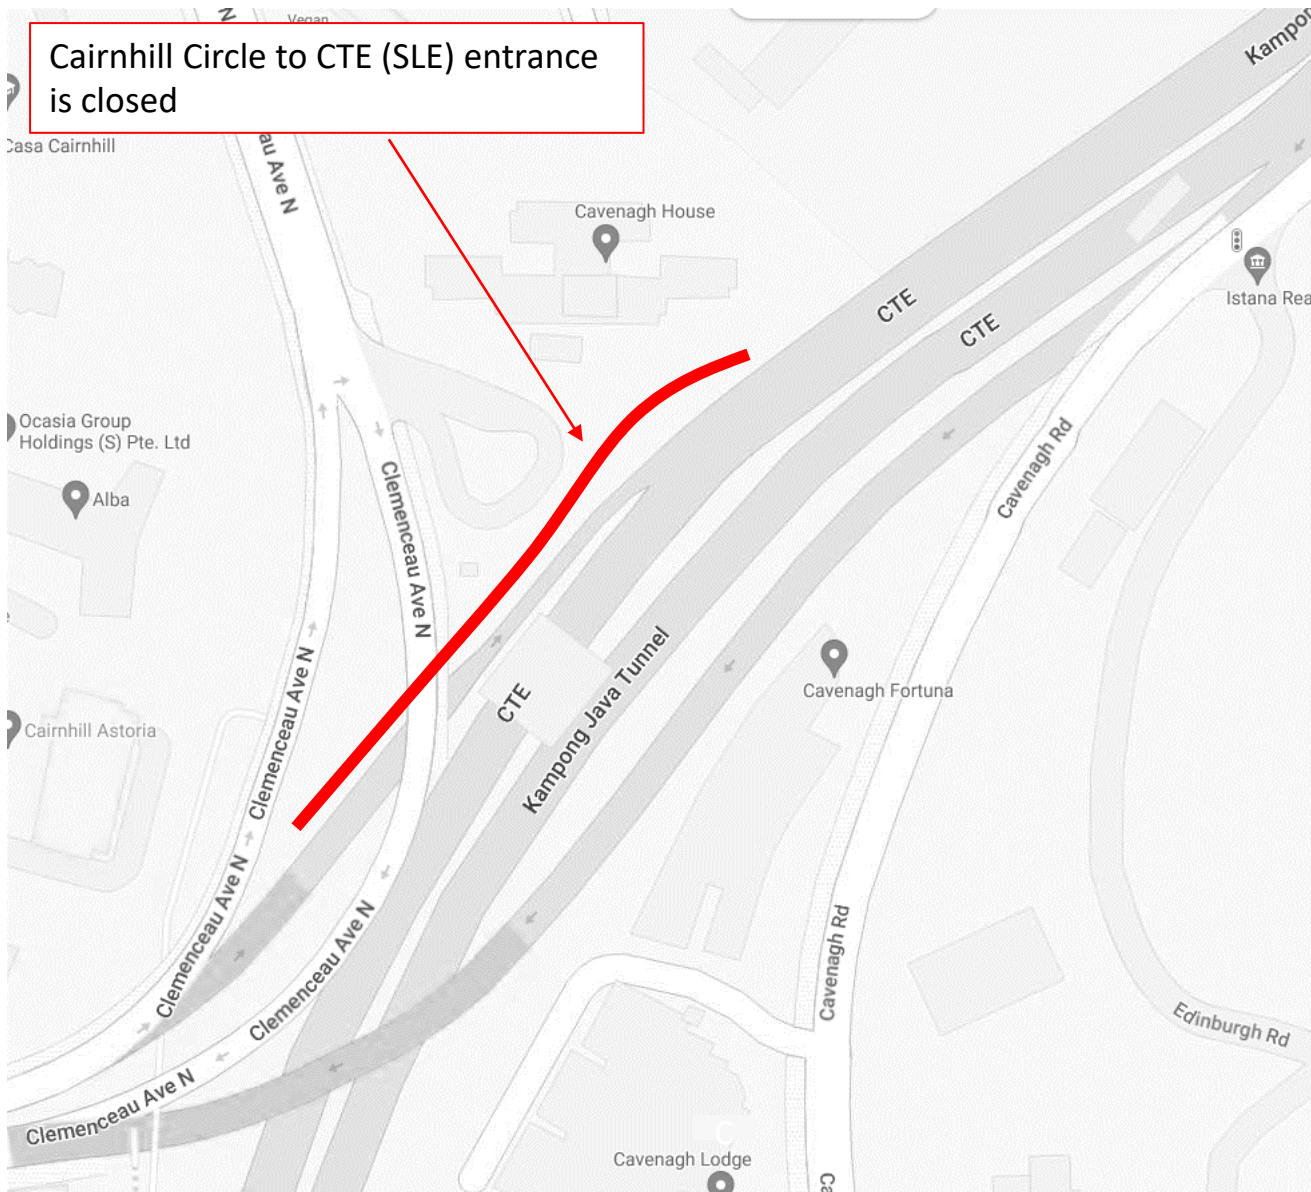

Merchant Rd to CTE (AYE) entrance is closed

1 September 2024 to 6 September 2024, 8 September 2024 to 13 September 2024, 15 September 2024 to 17 September 2024, 26 September 2024 to 27 September 2024 and 29 September 2024 to 30 September 2024
12.00am to 06.00am

CTE (SLE) to Clemenceau Ave Exit 2 is closed

1 September 2024 to 6 September 2024, 8 September 2024 to 13 September 2024, 15 September 2024 to 17 September 2024, 26 September 2024 to 27 September 2024 and 29 September 2024 to 30 September 2024
12.00am to 06.00am

CTE (SLE) to Merchant Rd (Exit 2)
is closed

1 September 2024 to 6 September 2024, 8 September 2024 to 10 September 2024, 12 September 2024 to 13 September 2024, 15 September 2024 to 17 September 2024, 26 September 2024 to 27 September 2024 and 29 September 2024
12.00am to 06.00am

1 September 2024 to 6 September 2024, 9 September 2024 to 13 September 2024, 16 September 2024 to 17 September 2024, 26 September 2024 to 27 September 2024 and 30 September 2024
12.00am to 06.00am

Cairnhill Circle to CTE (SLE) entrance is closed