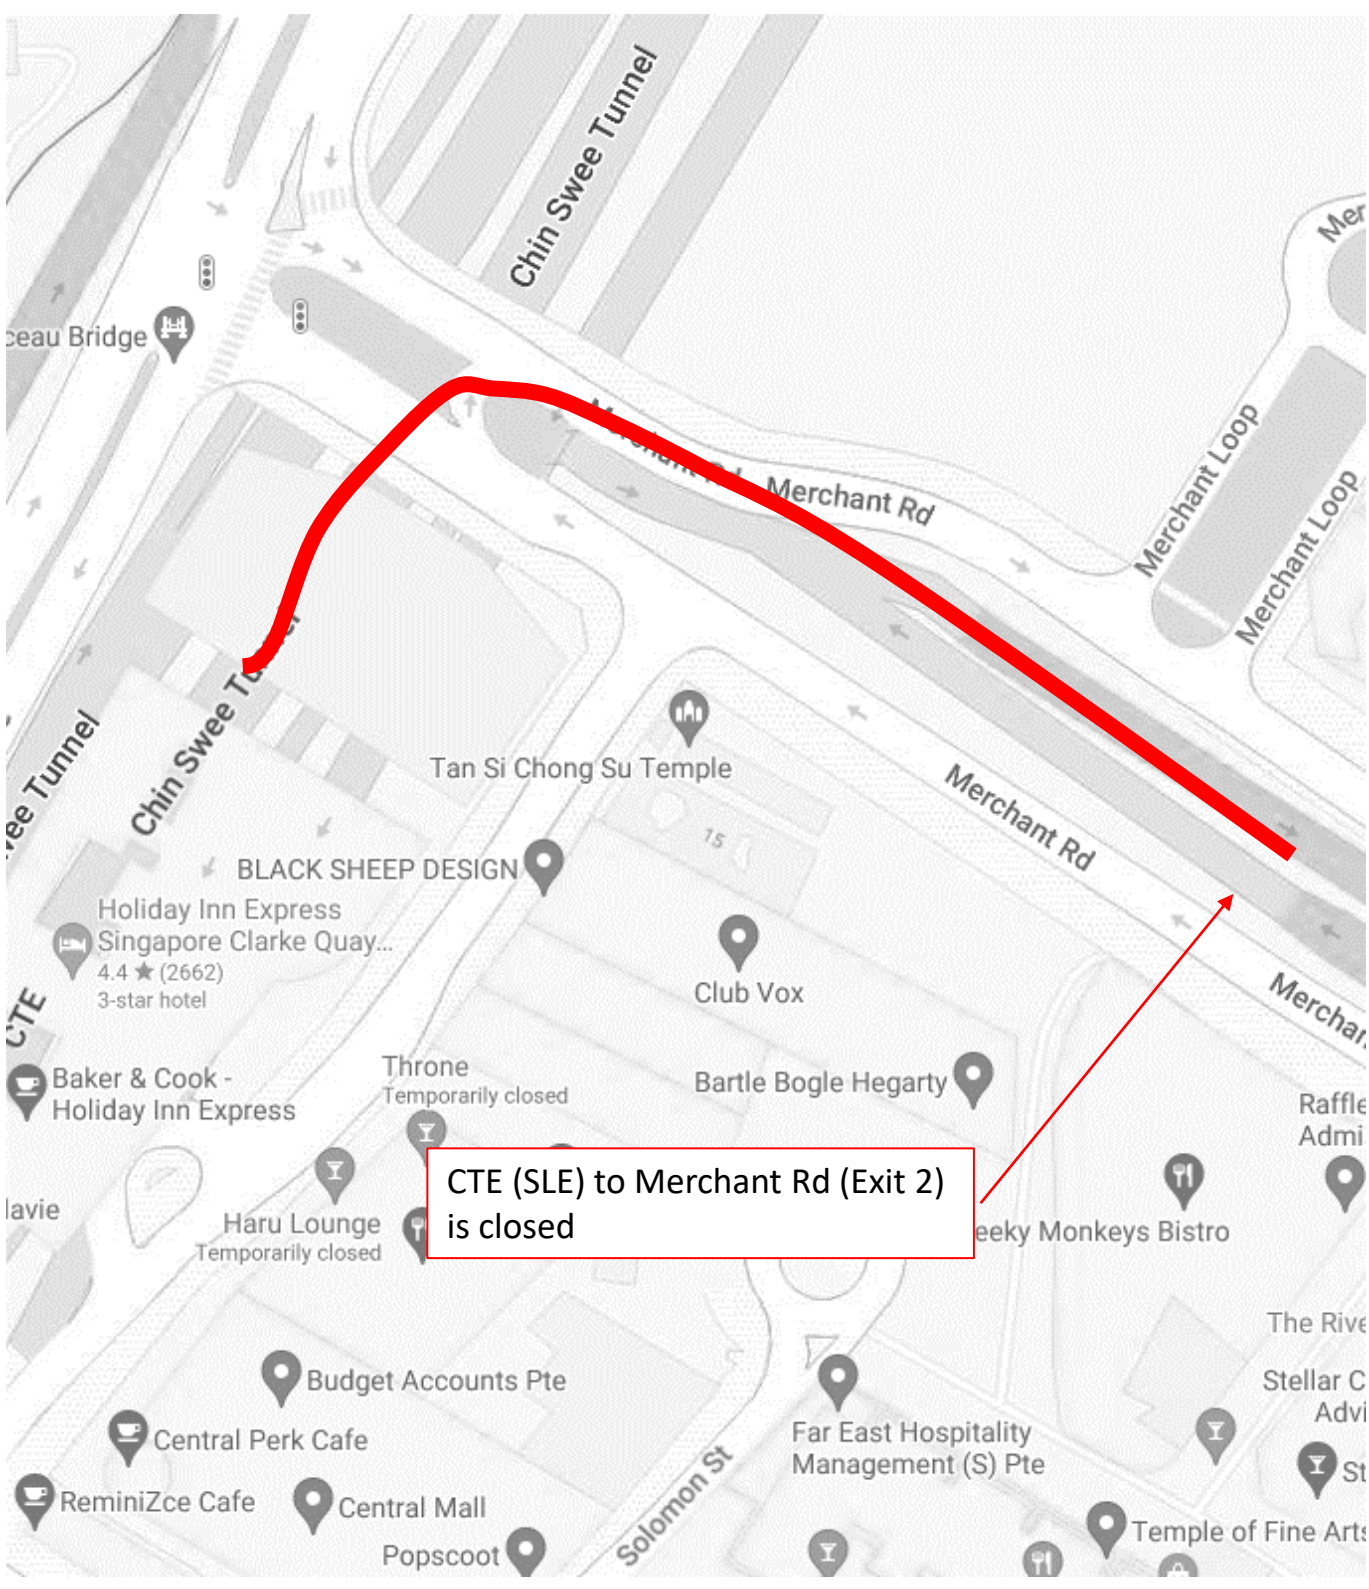

Merchant Rd to CTE (AYE) entrance is closed

1 September 2024 to 6 September 2024, 8 September 2024 to 13 September 2024, 15 September 2024 to 17 September 2024, 26 September 2024 to 27 September 2024 and 29 September 2024 to 30 September 2024
12.00am to 06.00am

CTE (SLE) to Clemenceau Ave Exit 2 is closed

1 September 2024 to 6 September 2024, 8 September 2024 to 13 September 2024, 15 September 2024 to 17 September 2024, 26 September 2024 to 27 September 2024 and 29 September 2024 to 30 September 2024
12.00am to 06.00am

CTE (SLE) to Merchant Rd (Exit 2)
is closed

1 September 2024 to 6 September 2024, 8 September 2024 to 10 September 2024, 12 September 2024 to 13 September 2024, 15 September 2024 to 17 September 2024, 26 September 2024 to 27 September 2024 and 29 September 2024
12.00am to 06.00am

1 September 2024 to 6 September 2024, 9 September 2024 to 13 September 2024, 16 September 2024 to 17 September 2024, 26 September 2024 to 27 September 2024 and 30 September 2024
12.00am to 06.00am

Cairnhill Circle to CTE (SLE) entrance is closed