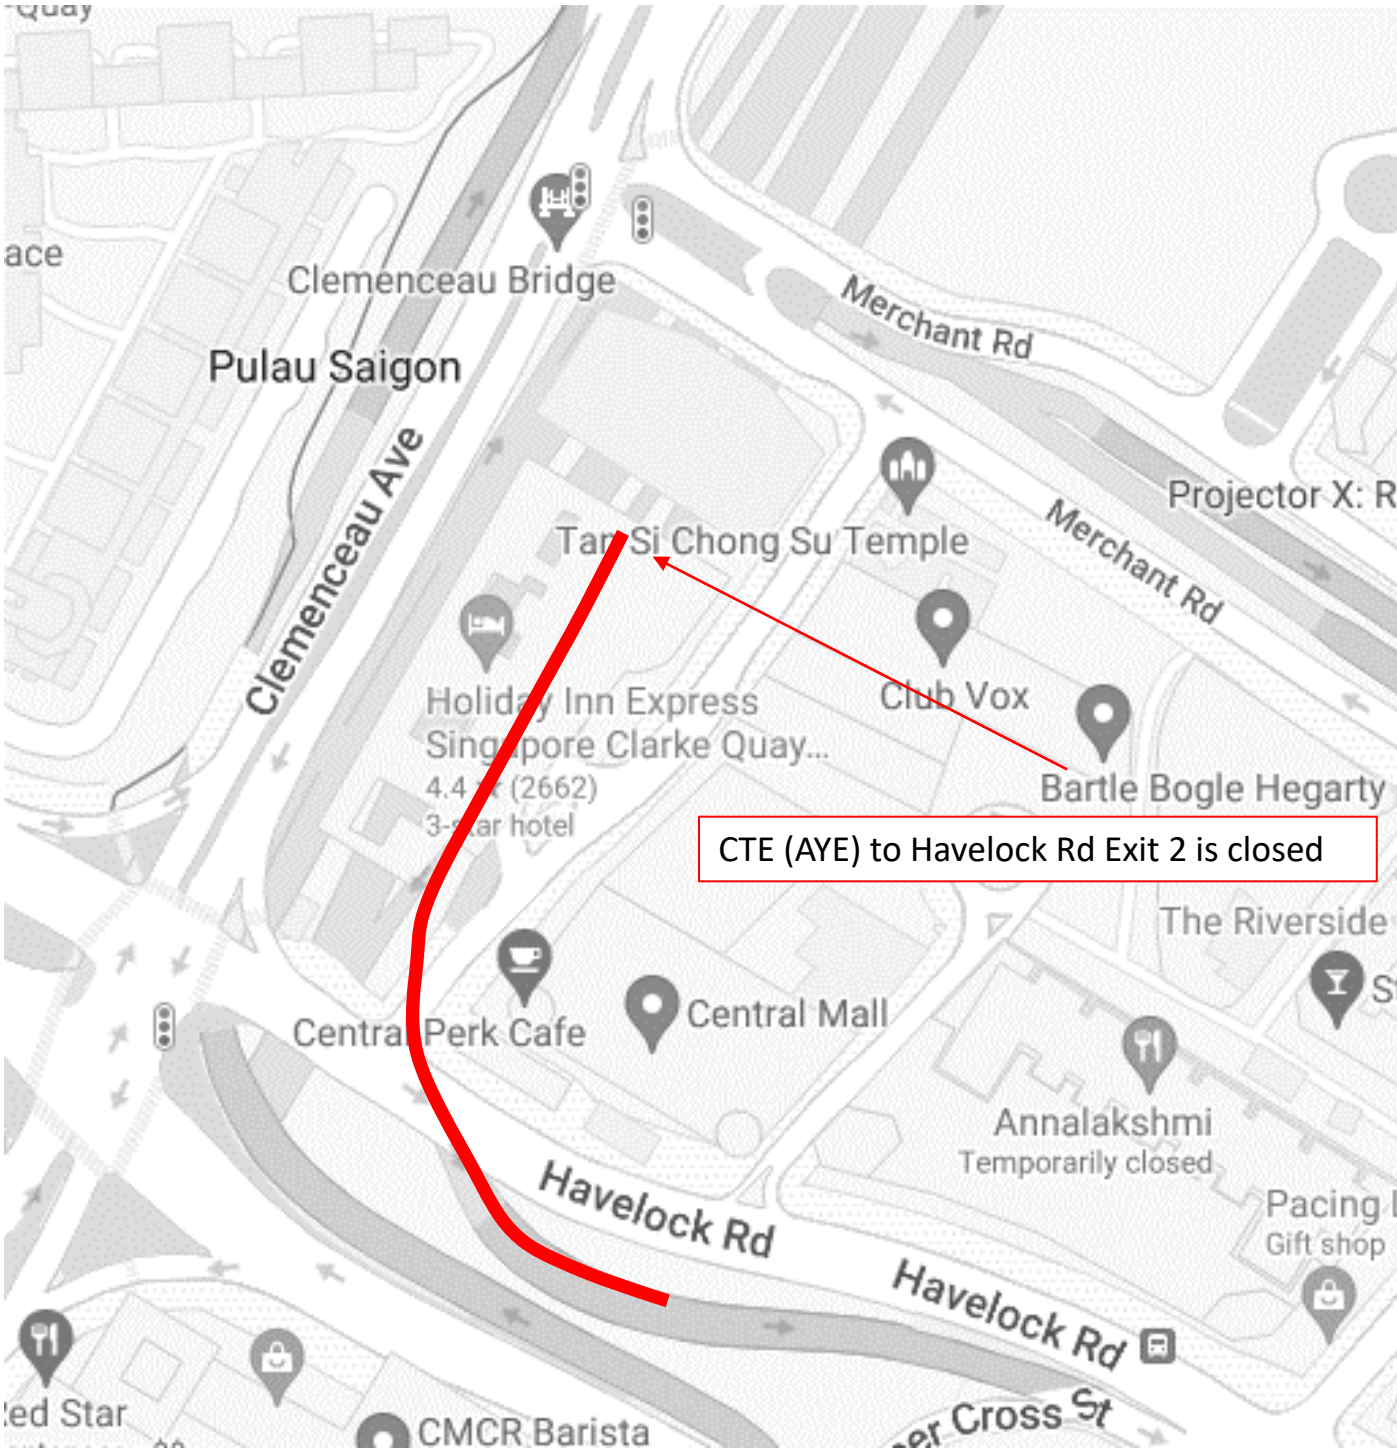

Merchant Rd to CTE (AYE) entrance is closed

1 September 2024 to 6 September 2024, 8 September 2024 to 13 September 2024, 15 September 2024 to 17 September 2024, 26 September 2024 to 27 September 2024 and 29 September 2024 to 30 September 2024
12.00am to 06.00am

CTE (SLE) to Clemenceau Ave Exit 2 is closed

1 September 2024 to 6 September 2024, 8 September 2024 to 13 September 2024, 15 September 2024 to 17 September 2024, 26 September 2024 to 27 September 2024 and 29 September 2024 to 30 September 2024
12.00am to 06.00am

CTE (SLE) to Merchant Rd (Exit 2)
is closed

1 September 2024 to 6 September 2024, 8 September 2024 to 10 September 2024, 12 September 2024 to 13 September 2024, 15 September 2024 to 17 September 2024, 26 September 2024 to 27 September 2024 and 29 September 2024
12.00am to 06.00am

1 September 2024 to 6 September 2024, 9 September 2024 to 13 September 2024, 16 September 2024 to 17 September 2024, 26 September 2024 to 27 September 2024 and 30 September 2024
12.00am to 06.00am

Cairnhill Circle to CTE (SLE) entrance is closed