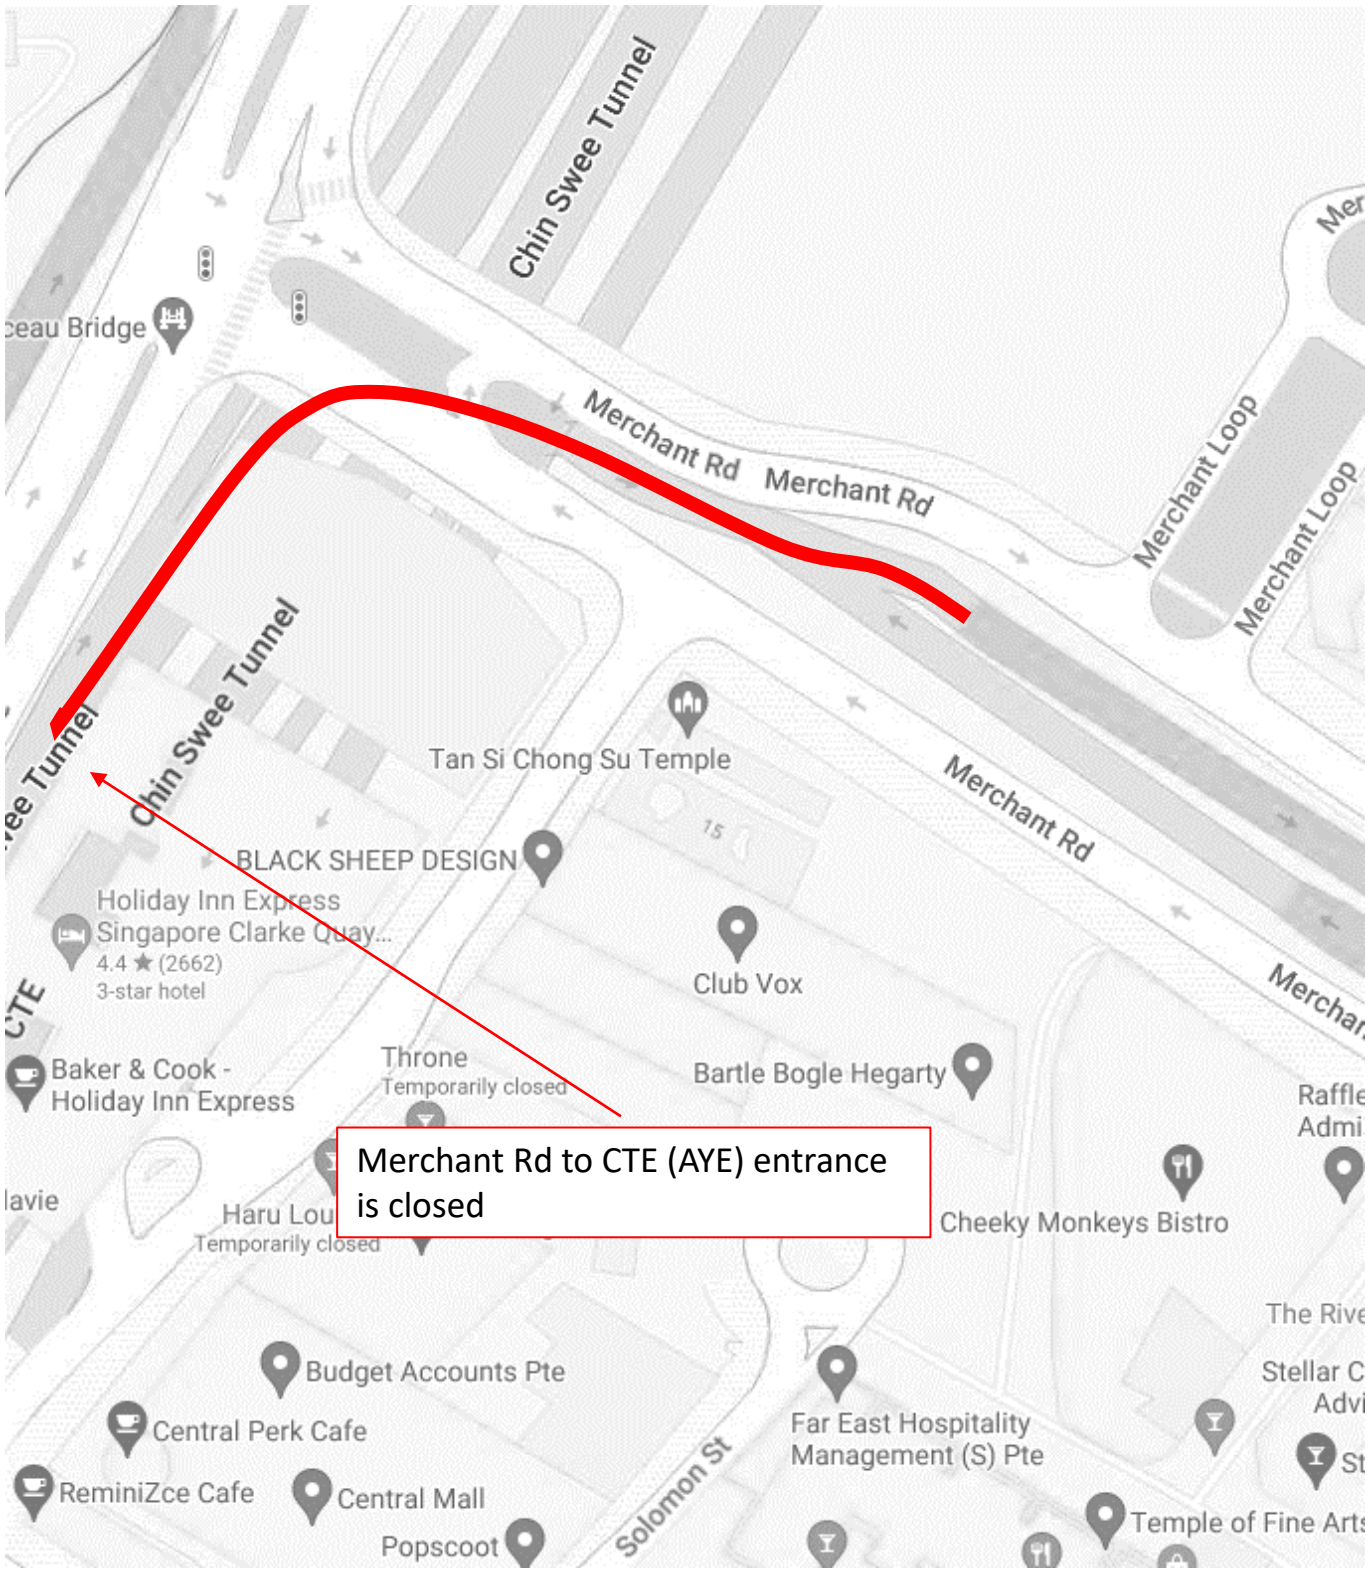

Merchant Rd to CTE (AYE) entrance is closed

1 September 2024 to 6 September 2024, 8 September 2024 to 13 September 2024, 15 September 2024 to 17 September 2024, 26 September 2024 to 27 September 2024 and 29 September 2024 to 30 September 2024
12.00am to 06.00am

CTE (SLE) to Clemenceau Ave Exit 2 is closed

1 September 2024 to 6 September 2024, 8 September 2024 to 13 September 2024, 15 September 2024 to 17 September 2024, 26 September 2024 to 27 September 2024 and 29 September 2024 to 30 September 2024
12.00am to 06.00am

CTE (SLE) to Merchant Rd (Exit 2)
is closed

1 September 2024 to 6 September 2024, 8 September 2024 to 10 September 2024, 12 September 2024 to 13 September 2024, 15 September 2024 to 17 September 2024, 26 September 2024 to 27 September 2024 and 29 September 2024
12.00am to 06.00am

1 September 2024 to 6 September 2024, 9 September 2024 to 13 September 2024, 16 September 2024 to 17 September 2024, 26 September 2024 to 27 September 2024 and 30 September 2024
12.00am to 06.00am

Cairnhill Circle to CTE (SLE) entrance is closed